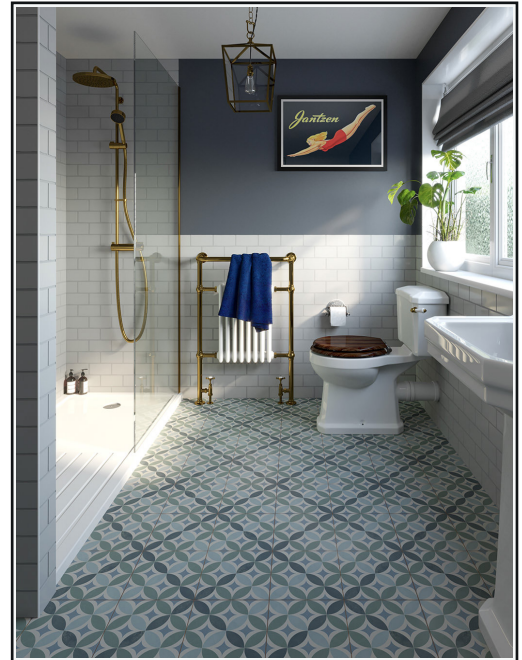

Iris Sage Links

Product Description

Make a statement in your home with our beautiful range of Patterned Porcelain Tiles, offering a variety of styles from vintage floral mosaics to Victorian diamond designs. The matt finish helps provide anti-slip protection ensuring these tiles are safe for your home, whilst the satin finish offers a chic sheen to your room. Expertly crafted from extremely hardwearing and versatile porcelain, our tiles can be used on floors and walls and benefit from being 100% waterproof. The pre-scored lines help with installation if any cuts are to be made, whilst also creating the illusion of 4 smaller tiles.

Our Patterned Tiles are easy to maintain and suitable for underfloor heating, however please note if you have a water heating system then you will need to install an anti-crack mat to prevent your tiles from breaking with the increasing heat.

Range Details	Properties	Technical Data	Technical Specification
Material	Porcelain	Slip Resistance	R10
Finish	Matt	Water Absorption	4% < E < 4.5%
Thickness	9mm	Breaking Strength	R ≥ 24 N/mm²
Tile Width	45cm	Resistance to Staining	4
Tile Length	45cm	Frost Resistance	Yes
Pack Coverage	1.22		
Tiles per Pack	6		
Country of Origin	Spain		
Rectified Edge?	No		

Installation Guidance	Properties
Underlay Required?	No
Expansion Gap	5mm or 10mm With Underfloor Heating
Suitable For Underfloor Heating?	Yes
Installation Suitability	Indoor Floors & Walls